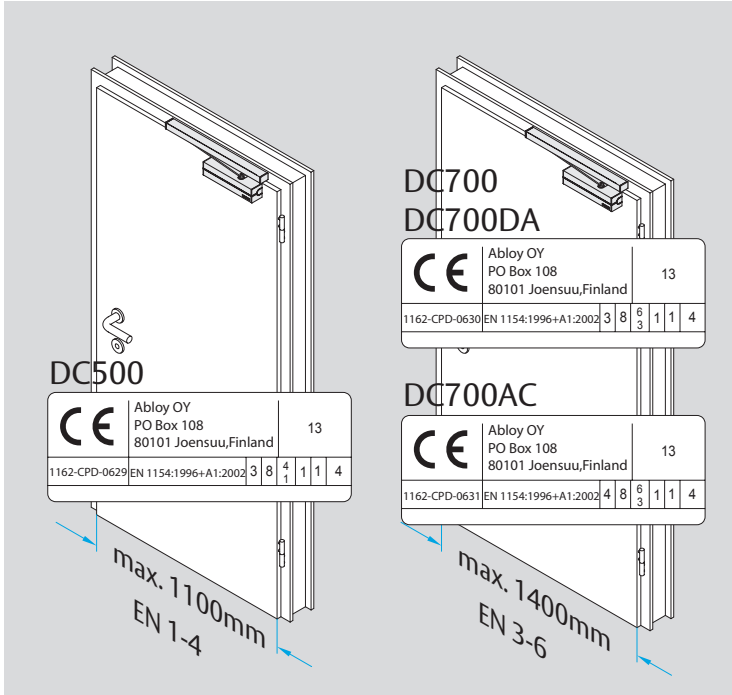

DC500/DC700 Cam-Motion® DC700AC Cam-Motion® Installation Instructions

ASSA ABLOY

D1001403

ASSA ABLOY is the global leader in door opening solutions, dedicated to satisfying end-user needs for security, safety and convenience.