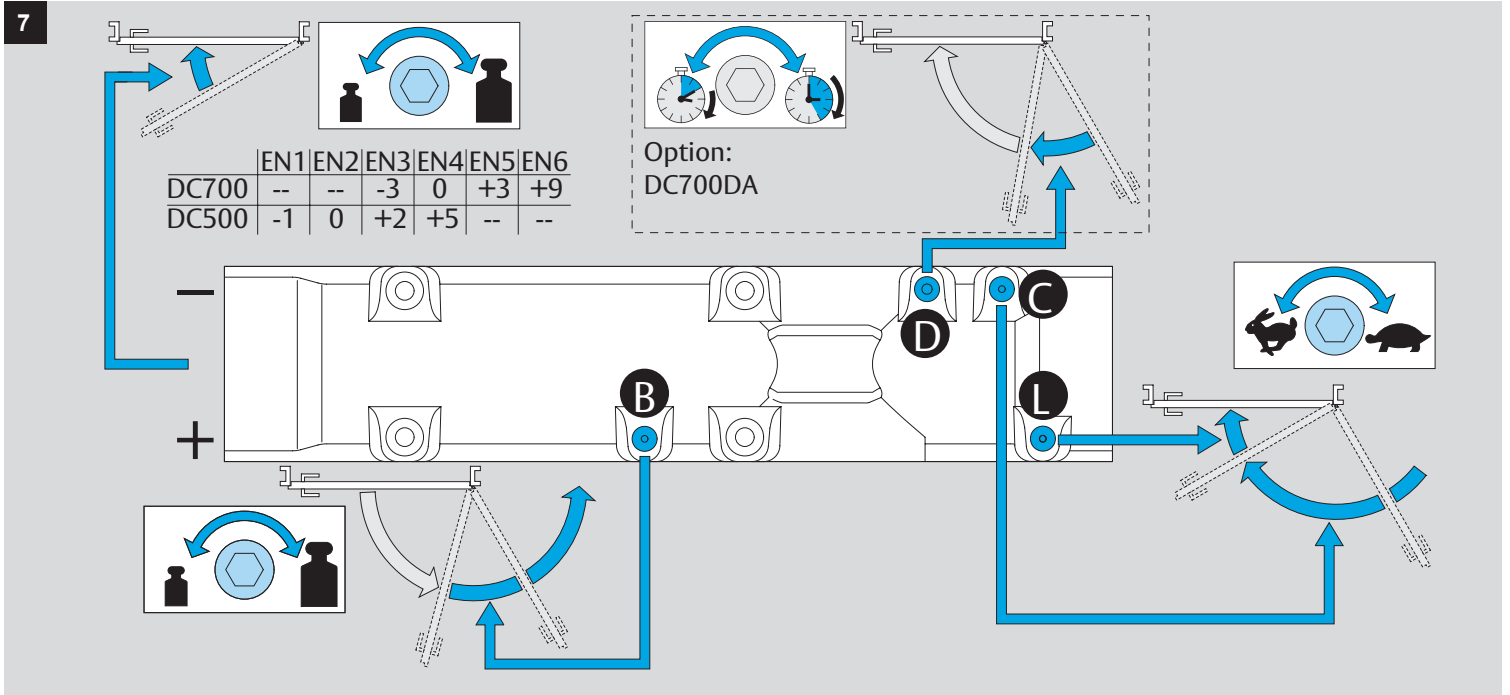

DC500/DC700 Cam-Motion® DC700AC Cam-Motion® Installation Instructions

ASSA ABLOY

D1001403

ASSA ABLOY is the global leader in door opening solutions, dedicated to satisfying end-user needs for security, safety and convenience.