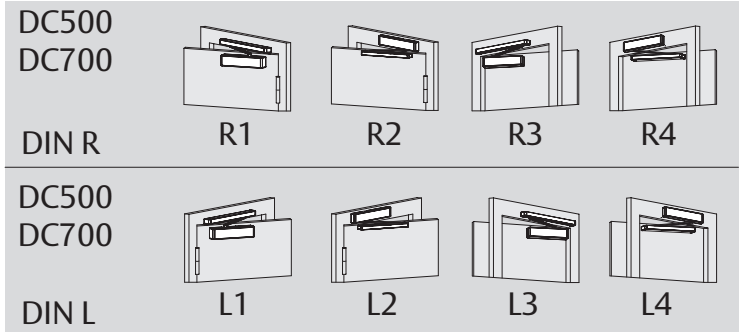

DC500/DC700 Cam-Motion® DC700AC Cam-Motion® Installation Instructions

ASSA ABLOY

D1001403

ASSA ABLOY is the global leader in door opening solutions, dedicated to satisfying end-user needs for security, safety and convenience.